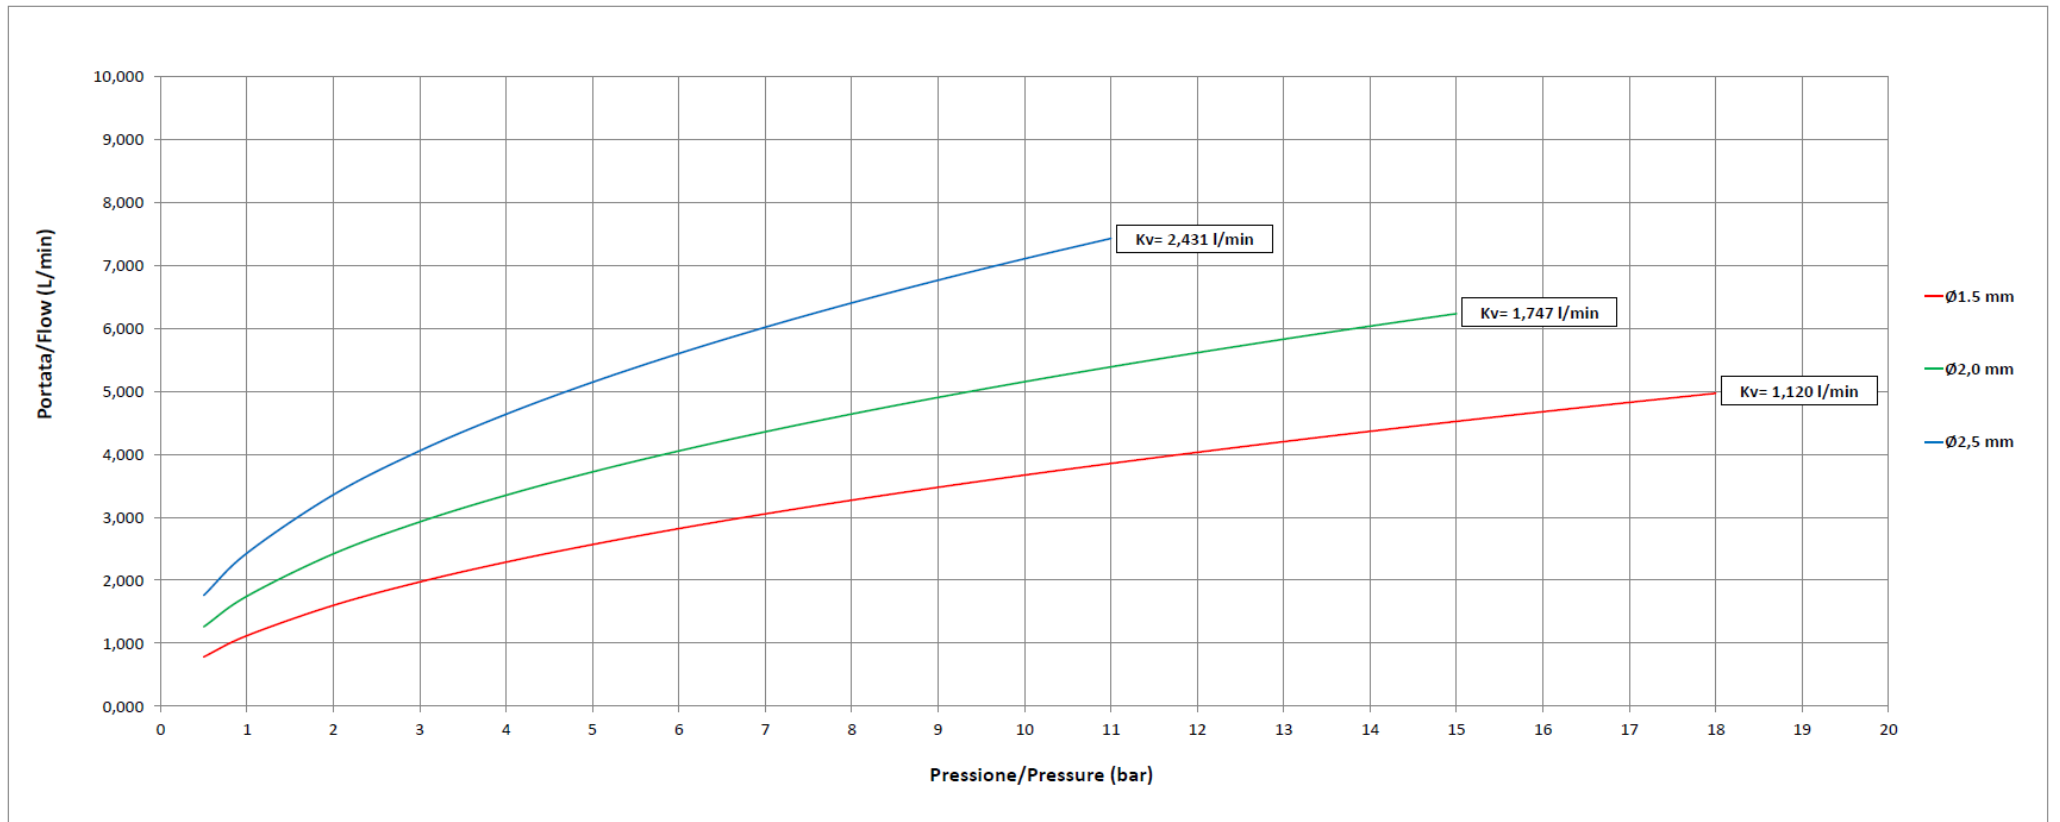

TECHNICAL DATASHEET

SCHEDA TECNICA

Cod.: TC AXXA

FAMILY NAME: TC AXXA

Rev.: 0

FAMIGLIA: TC AXXA

Data: 10/09/2019

FLOW RATE

CURVE DI PORTATA

TECHNICAL DATASHEET

SCHEDA TECNICA

Cod.: **TC AXXD**

FAMILY NAME: **TC AXXD**

Rev.: **0**

FAMIGLIA: *TC AXXD*

Data: **10/09/2019**

FLOW RATE

CURVE DI PORTATA